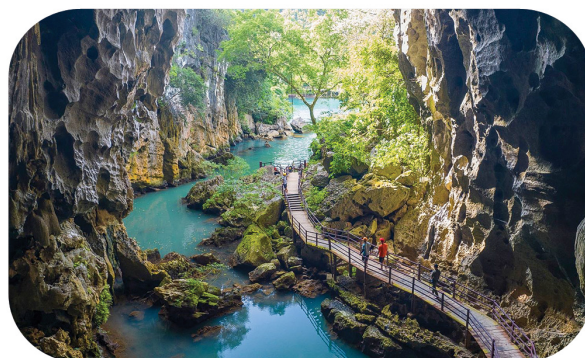

088 9690 777

COMMANDER LODGE
Phong Nha, Bo Trach
Quang Binh